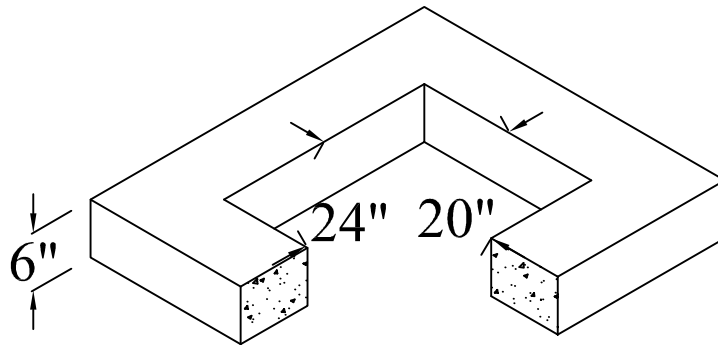

(509) 884-6644 Phone
(509) 884-4567 Fax

Reducing Riser.

26"Ø Knockouts
All 4 Sides

Base Unit.