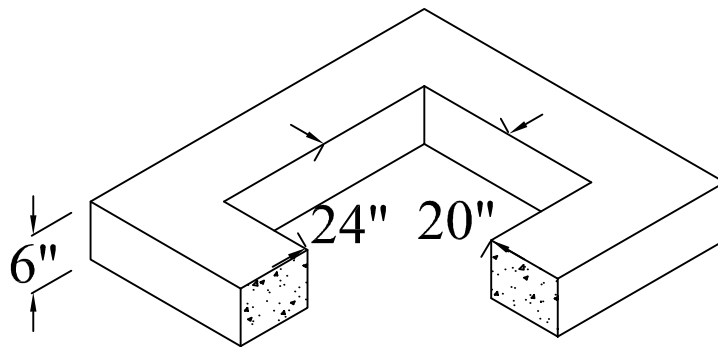

(509) 884-6644 Phone  
(509) 884-4567 Fax

Reducing Riser.

26"Ø Knockouts  
All 4 Sides

Base Unit.