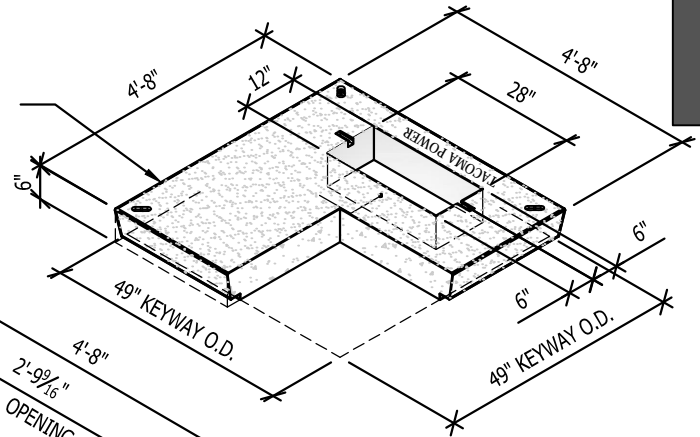

MATERIAL	MID #
554 VAULT BASE (3,940 LBS)	21165
554-1228 (FOR 1ϕ TRANSFORMERS 100 TO 167 KVA) (1550 LBS)	19457
554-2044 (FOR 3ϕ TRANSFORMERS 45 TO 300 KVA AND 1-POSITION IN & OUT VACUUM SWITCH CABINET) (1,500 LBS)	19459
554-13 SL COVER STANDARD (1,250 LBS)	19453
554-13 SL COVER NON-SKID (1,250 LBS)	19455
554 RISER, 6" (625 LBS)	39972
554 RISER, 12" (1,250 LBS)	43254

COVER #2

COVER
550-2044
1,500 LBS

COVER #1

COVER
550-13 SL
1,250 LBS