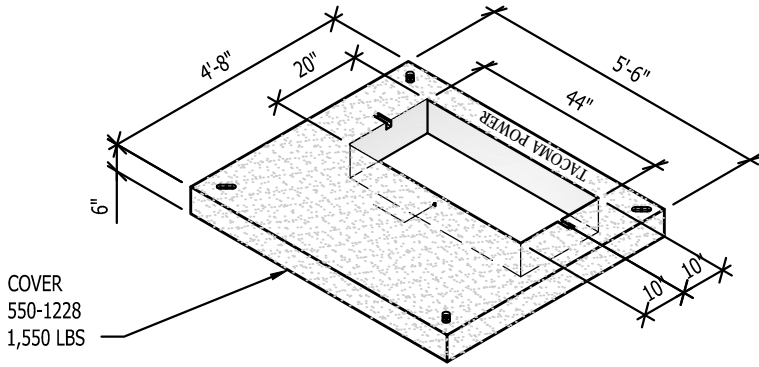

MATERIAL	MID #
554 VAULT BASE (3,940 LBS)	21165
554-1228 (FOR 1ϕ TRANSFORMERS 100 TO 167 KVA) (1550 LBS)	19457
554-2044 (FOR 3ϕ TRANSFORMERS 45 TO 300 KVA AND 1-POSITION IN & OUT VACUUM SWITCH CABINET) (1,500 LBS)	19459
554-13 SL COVER STANDARD (1,250 LBS)	19453
554-13 SL COVER NON-SKID (1,250 LBS)	19455
554 RISER, 6" (625 LBS)	39972
554 RISER, 12" (1,250 LBS)	43254

COVER #2

COVER
550-2044
1,500 LBS

COVER #1

COVER
550-13 SL
1,250 LBS